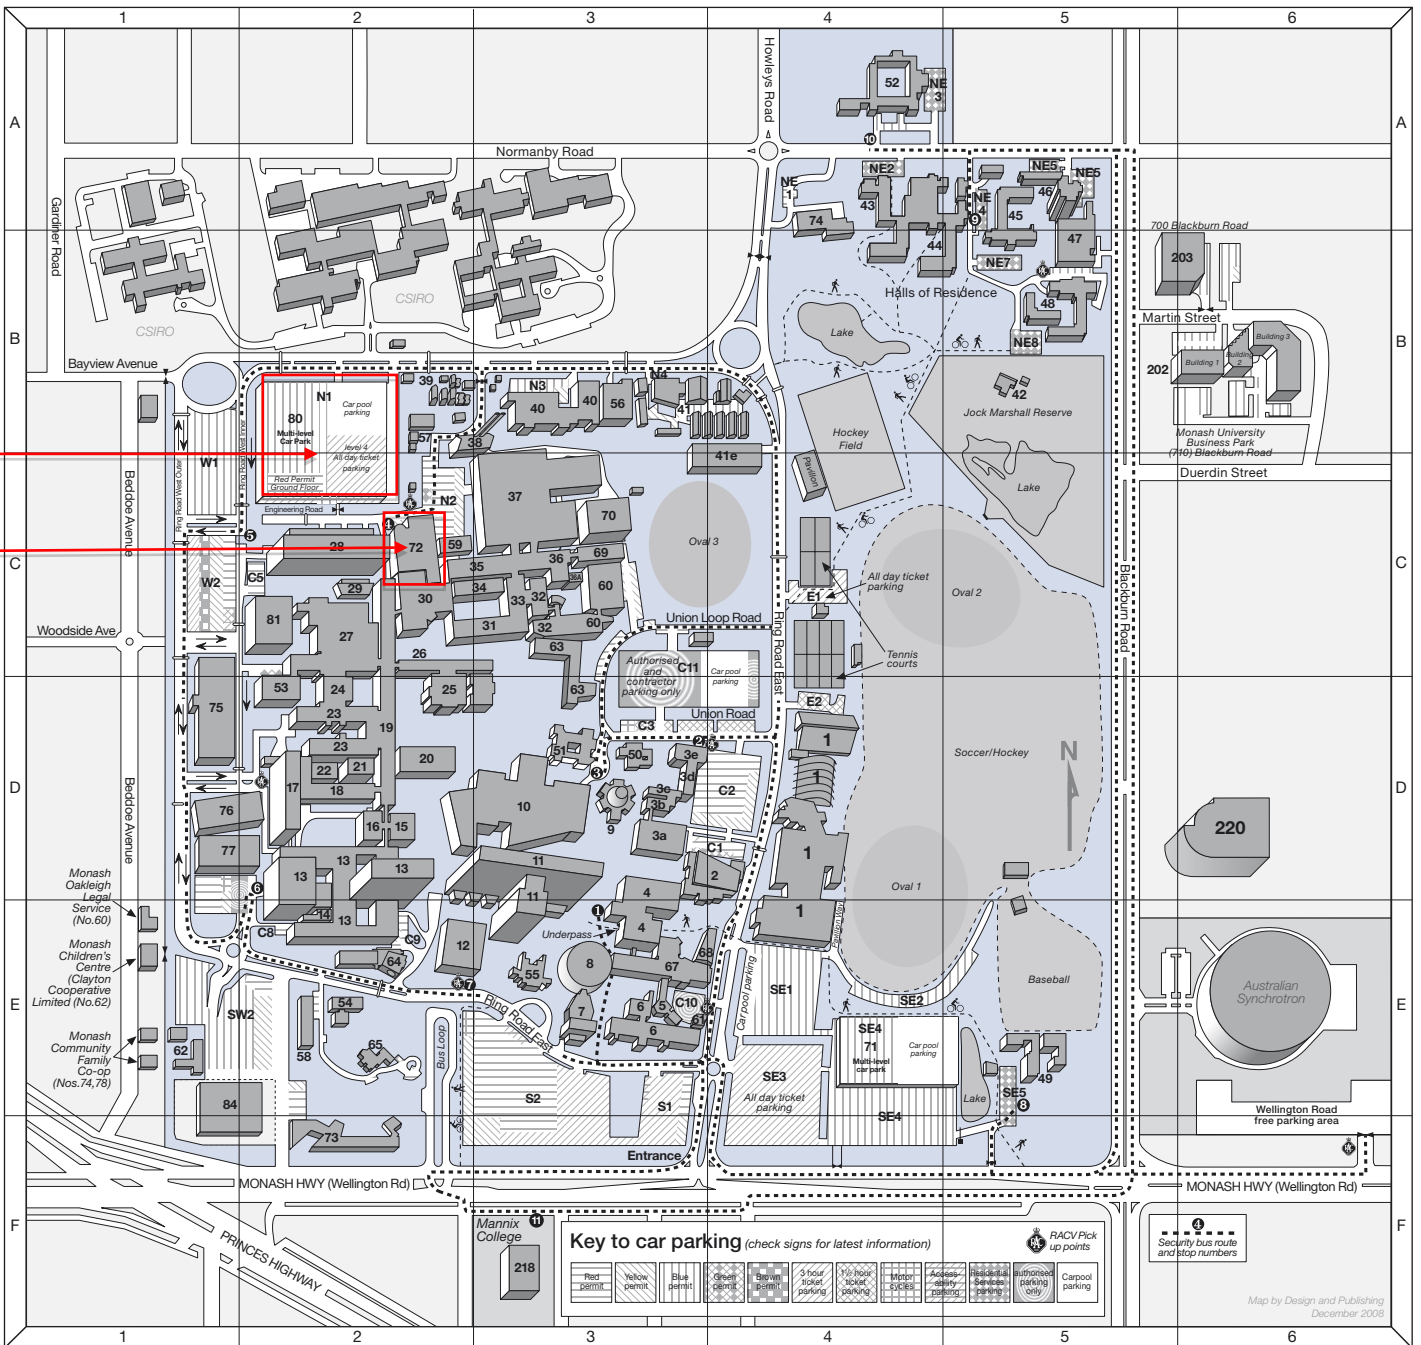

Monash University Clayton campus

Building index

- 1 Monash Sport D4
- 2 Sir Robert Blackwood Concert Hall D4
- 3a Administration Building 3a D3
- 3b Administration Building 3b D3
- 3c Administration Building 3c D3
- 3d Administration Building 3d D3
- 3e Administration Building 3e D3
- 4 Krongold Centre E3
- 6 Education E3
- 7 Alexander Theatre E3
- 8 Rotunda E3
- 9 Religious Centre D3
- 10 Campus Centre D3
- 11 Humanities D3
- 12 Law including Law Library E2
- 13 Medicine D2
- 14 Teaching Facilities Support Unit E2
- 15 Centre for Medical and Health Sciences Education D2
- 16 Biochemistry Teaching Laboratories D2
- 17 Biology D2

- 18 Senior Zoology D2
- 19 Central Science Block D2
- 20 First Year Chemistry D2
- 21 Zoology Lecture Theatres D2
- 22 First Year Biology D2
- 23 Senior Chemistry D2
- 24 Western Science Lecture Theatres D2
- 25 Eastern Science Lecture Theatres D2
- 26 Physics and Computer Science D3
- 27 Senior Physics D3
- 28 Mathematics and Information Technology Services C2
- 29 Northern Science Lecture Theatres C2
- 30 Hargrave-Andrew Library and Cafeteria and Facilities and Conference Office C2
- 31 Engineering Building 31 C3
- 32 Engineering Lecture Theatres C3
- 33 Engineering Building 33 C3
- 34 Engineering Building 34 C3
- 35 Engineering Building 35 C3
- 36 Engineering Building 36 C3
- 36a Engineering Building 36A C3